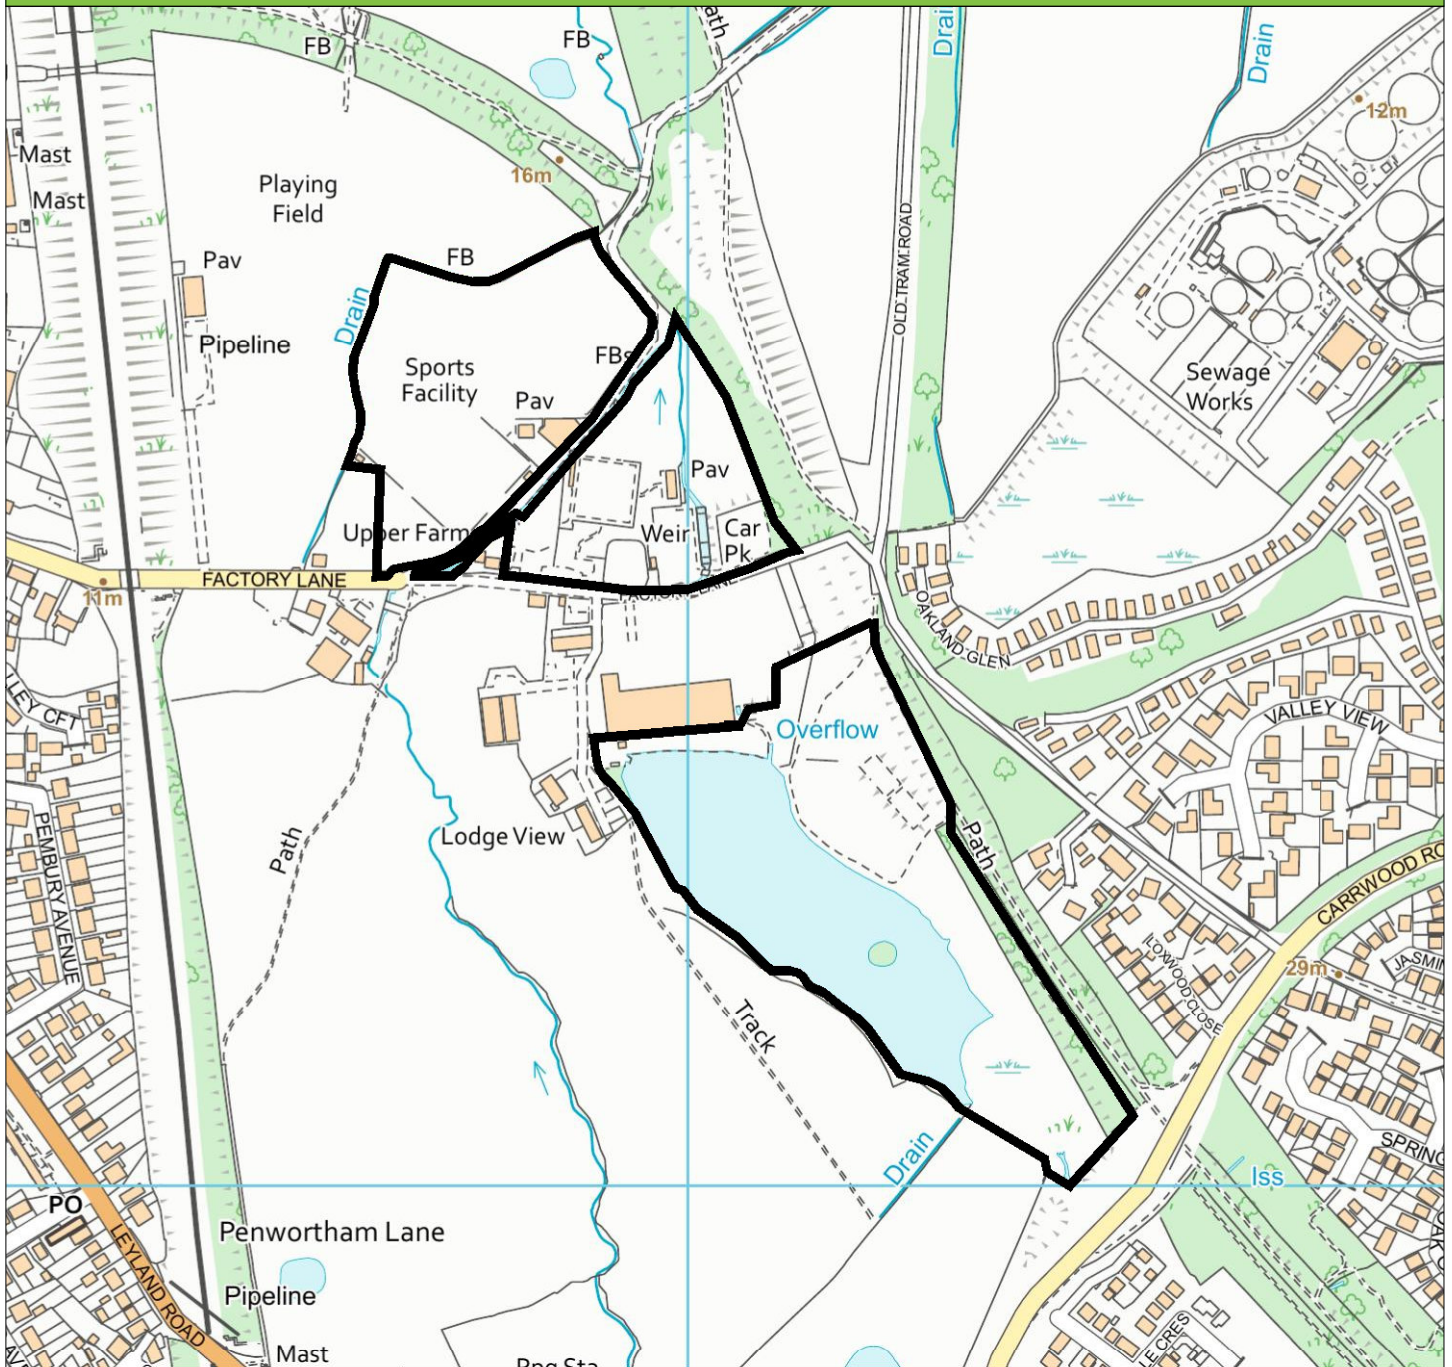

Lancashire Map

Author:

Date Created: 16/07/2021

Map Scale: 1:5,000
Map Centre: 354,025 427,330