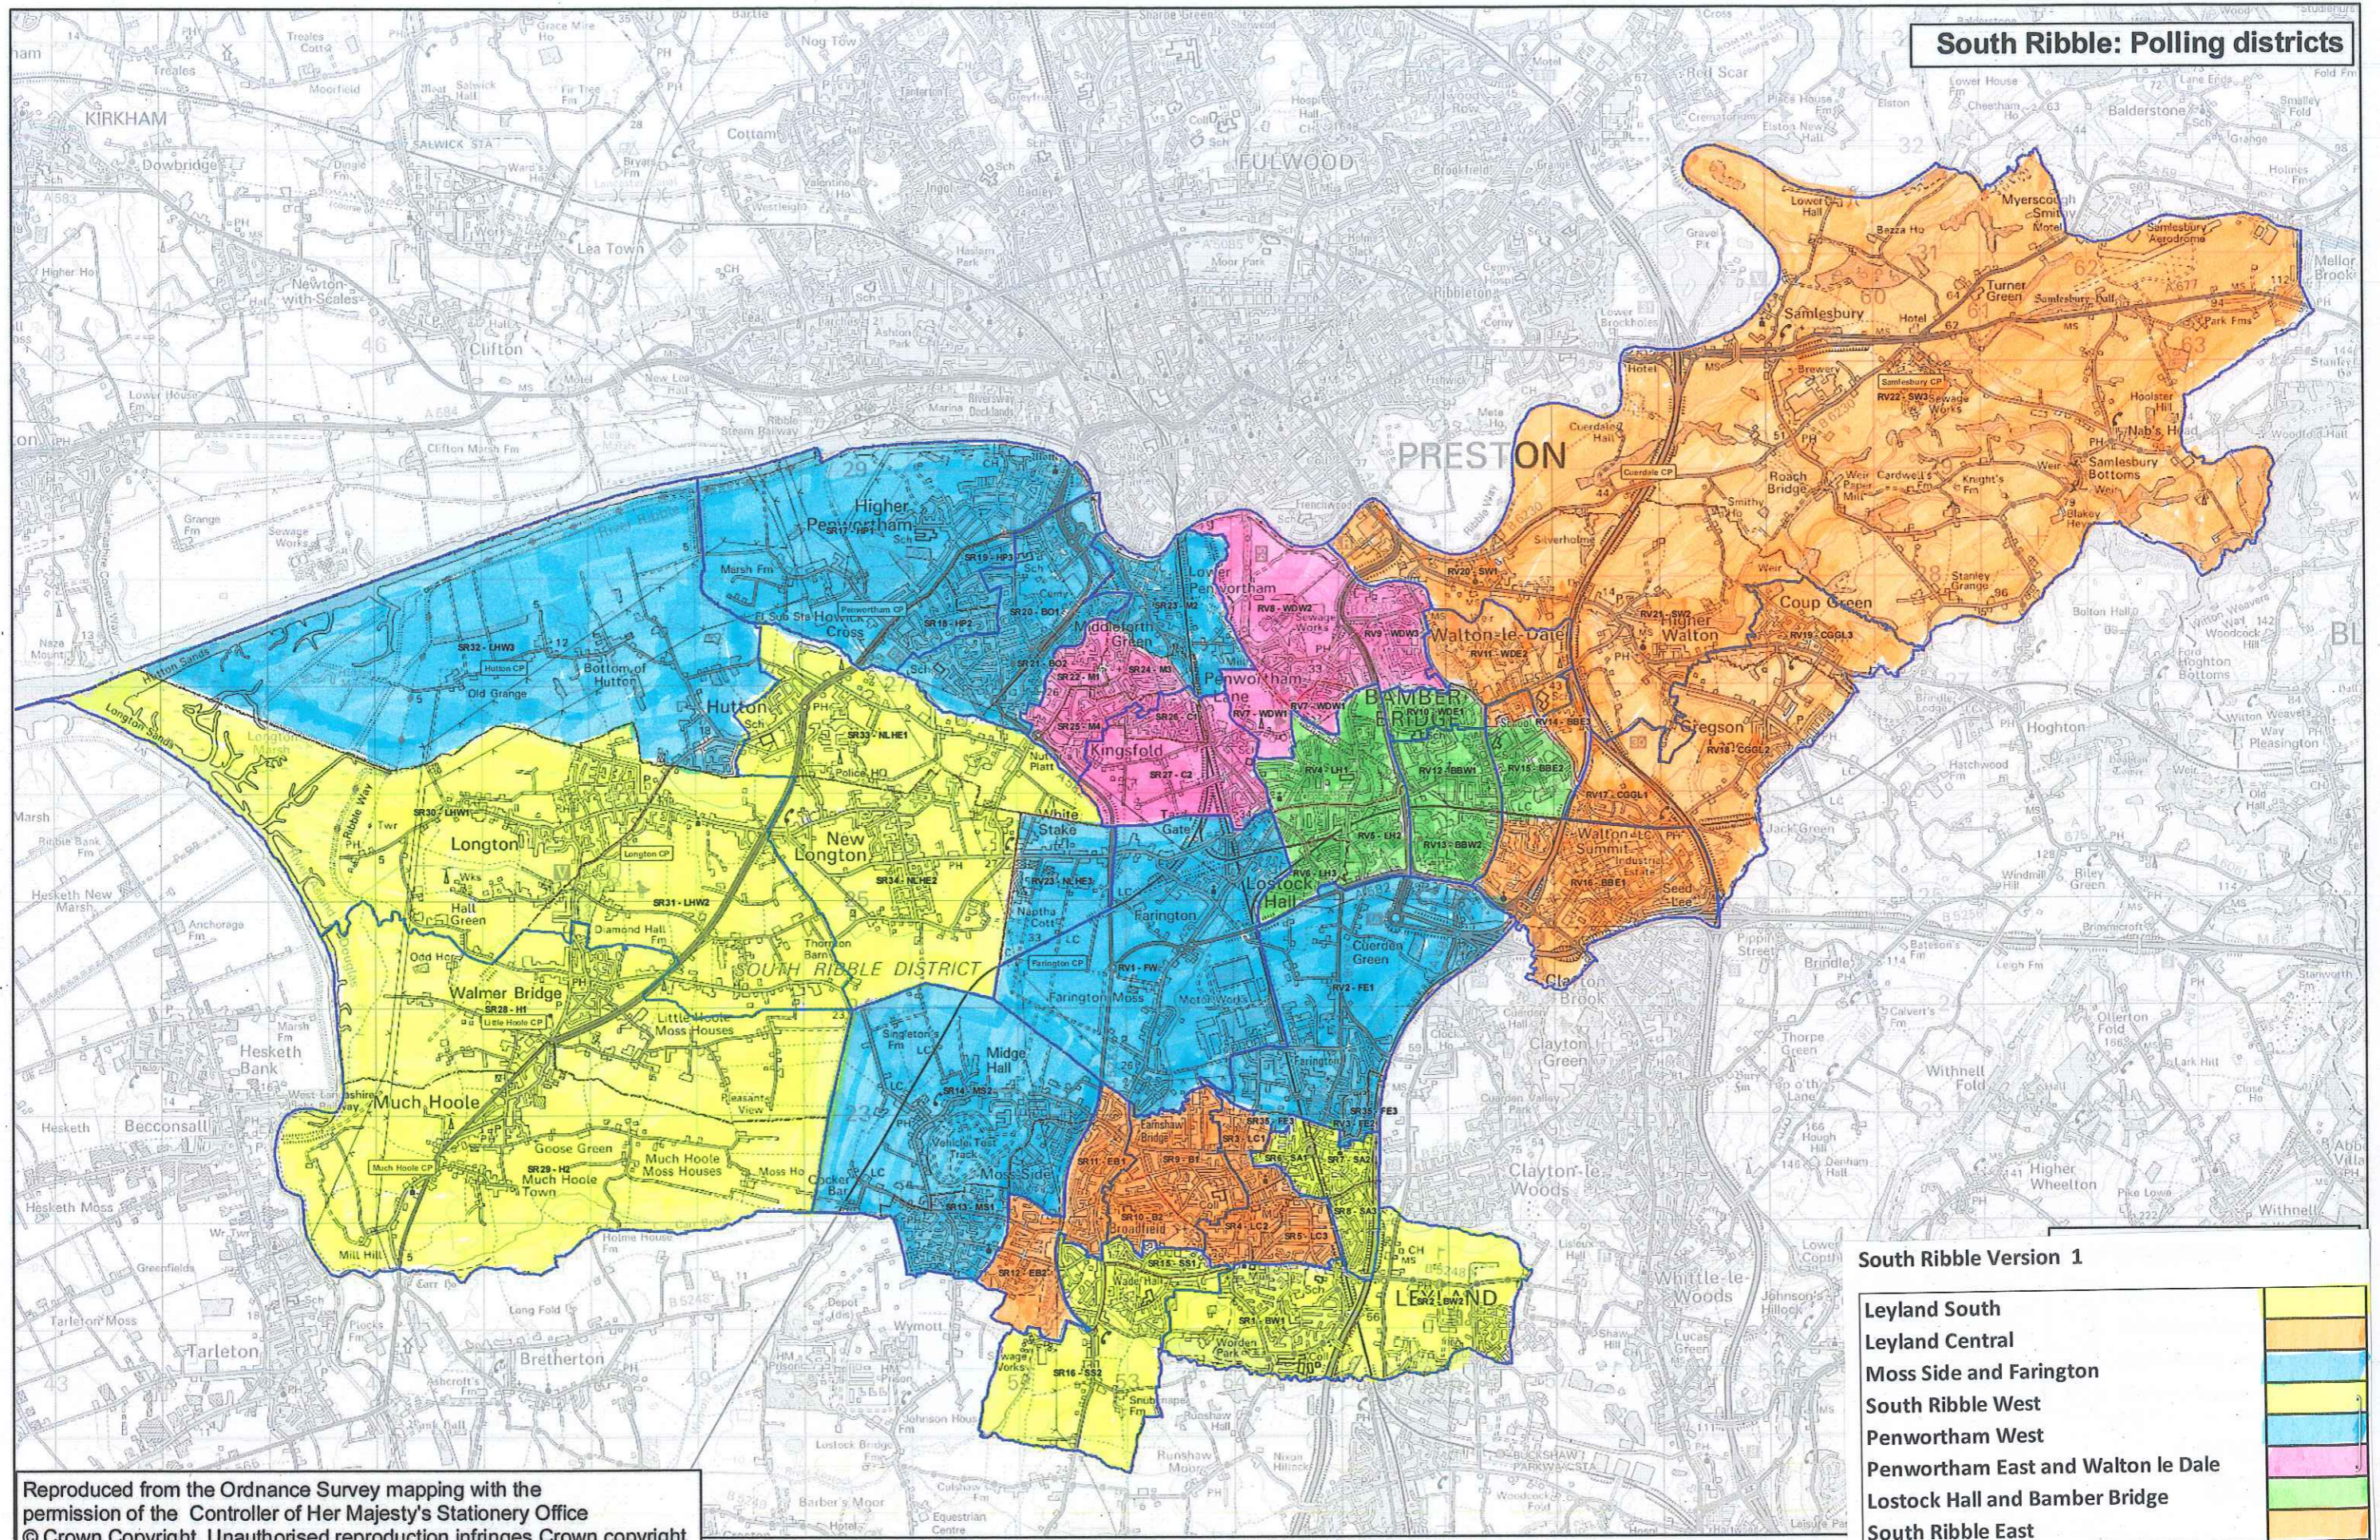

South Ribble: Polling districts

South Ribble Version 1

Leyland South	Yellow
Leyland Central	Orange
Moss Side and Farington	Light Blue
South Ribble West	Yellow
Penwortham West	Light Blue
Penwortham East and Walton le Dale	Purple
Lostock Hall and Bamber Bridge	Green
South Ribble East	Orange

Reproduced from the Ordnance Survey mapping with the permission of the Controller of Her Majesty's Stationery Office © Crown Copyright. Unauthorised reproduction infringes Crown copyright and may lead to prosecution or civil proceedings. Lancashire County Council Licence No. 10023320 2015